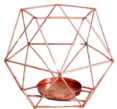

Mini rosegold
geo shape
10cm (h) x 8cm (w)
R15