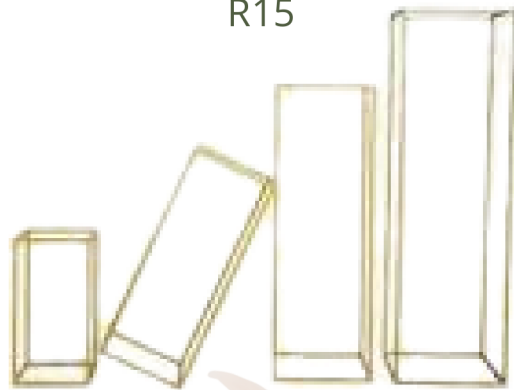

## VASES AND OTHER

Copper specimen vase

R15

Mini copper vase  
8.5cm (h) x 8cm (w)

R15

Gold footed bowl  
14cm (h) x 18cm (w)

R60

Gold large handled pot  
61cm

R80

Steel plinth  
40cm | 60cm | 80cm | 1m | 1.2m  
(can be customised to any colour)

R50 | R60 | R80 | R100 | R150

Perspex and gold table number

R25

Glass underplate  
gold dotted rim

R15

Gold underplate  
dotted rim (melamine)