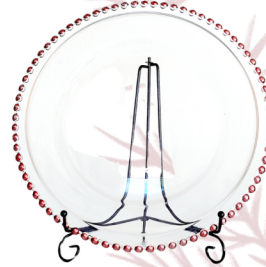

## VASES AND OTHER

Copper dimple  
mini vase  
9.5cm | 14cm

R8 | R12

Rosegold ombre  
posy vase  
8cm (h) x 3cm (top)

R15

Rosegold footed  
flower bowl  
(14cm (h) x 18cm (w)

R40

Copper large planter  
30cm (h) x 28cm (w)

R20

Antique rosegold  
handled pot  
19.5cm (h) x 18cm (w)

R45

Antique rosegold  
tall pot  
34cm (h) x 15.5cm (w)

R60

Glass underplate  
rosegold beaded rim

R15

Rosegold diva  
underplate

R18

Savoy rosegold  
underplate  
(melamine)

R12

Rosegold cutlery  
Cake fork | Teaspoon  
Starter knife | Starter fork  
Main knife | Main fork

R4 ea | R10 (set of 3)  
R18 (set of 5)

Perspex and rosegold  
table number